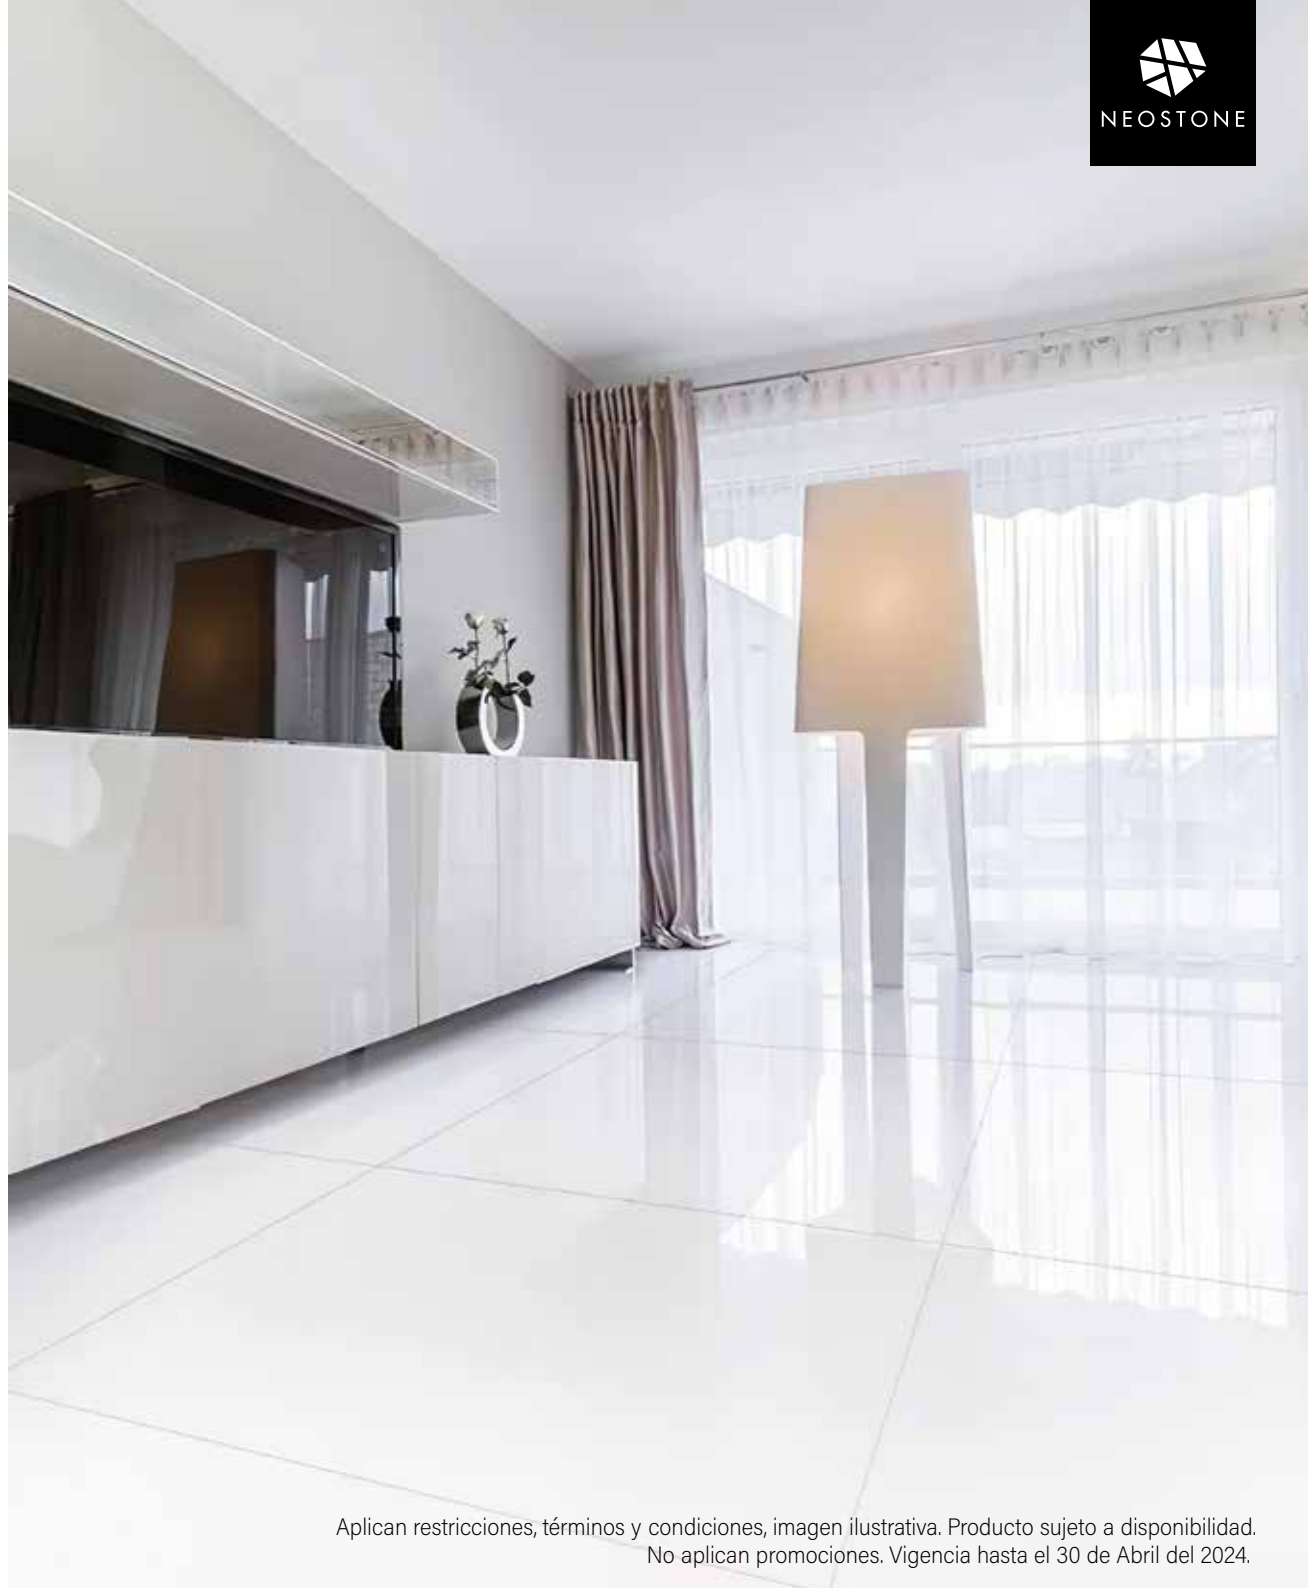

SIERRA NEVADA

\$369 m²

\$349 m²

80 CM

80 CM

120 CM

60 CM

COAL MATT