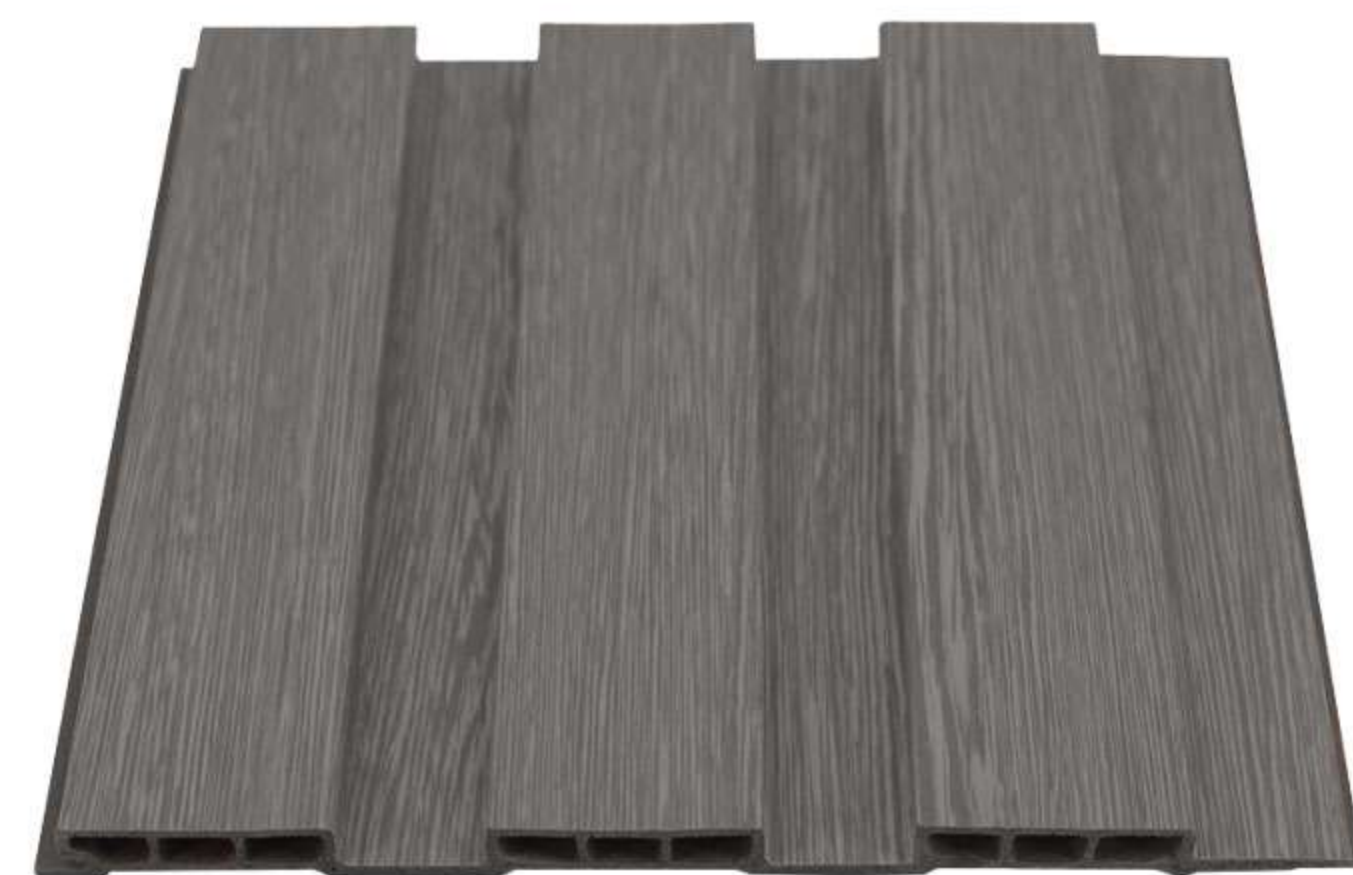

EPGreywood

$363.³⁰ PZ